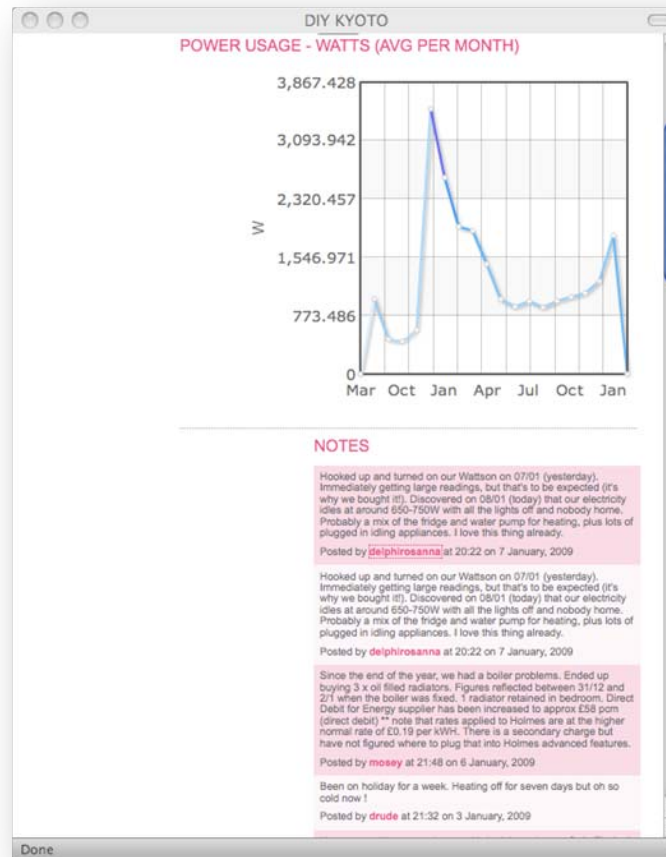

Sensor Communities: DIY KYOTO