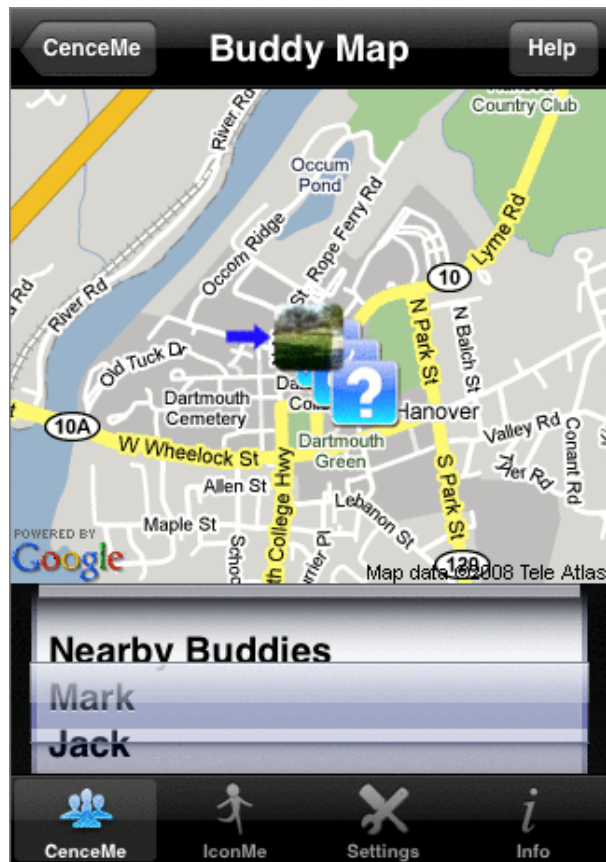

Andy Hopper, Royal Society Clifford Patterson Lecture, 1999

Shared Perceptions

The world as seen by users

The world as seen by the sentient computing system

Mobile Location Aware Social Networking

Ubiquitous Sensing

Context Awareness

The screenshot shows a web browser window displaying a Facebook profile for Joseph Newman. The browser's address bar shows the URL `http://cambridge.facebook.com/profile.php?id=36917061`. The page features a navigation bar with options like 'Profile', 'Friends', 'Networks', and 'Inbox'. On the left, there is a sidebar with a search bar and application links such as 'Developer', 'Photos', 'Groups', 'Events', and 'Marketplace'. The main content area displays a profile picture of Joseph Newman in winter gear, a status update 'is getting up from his computer.' with a timestamp of 'Updated 3 minutes ago', and a 'Mini-Feed' section. The Mini-Feed lists ten recent status updates, all of which are 'Joseph is sitting at his computer.' or 'Joseph is getting up from his computer.' with various timestamps. Below the Mini-Feed is an 'Information' section with an 'edit' link. The bottom of the page features a decorative penguin border.

Sensor Communities: NIKE+

The screenshot shows the Nike+ World Runs website interface. At the top, there are navigation links for NIKE.COM, NIKESTORE.COM, PRODUCT DOWNLOADS, REGISTER, MY ACCOUNT, and NEWSLETTER. A central banner displays "51386 workouts logged in the last 24 hours" with buttons for LEADERBOARD and FIND OTHER RUNNERS. Below this, a "TOTAL KM LOGGED TO DATE" counter shows "00166927411". A map of Europe is visible with a tooltip that says "undefined, undefined NaN km". A navigation bar at the bottom includes "My Runs", "Challenges", "Community" (with a sub-counter of "166,927,409 km"), "Gear & Music", and "Support". The footer contains "COUNTRY SELECTOR", "STORE LOCATOR", "CUSTOMER SERVICE", "PRIVACY/TERMS OF USE", and "©2008 NIKE ALL RIGHTS RESERVED".